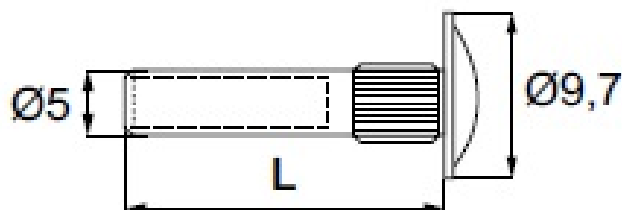

PRODUCT SHEET

Description:

Female Conn. Tube, Bore 5mm, M4x30mm, Steel Black, CSK, PZD

Item number:

11.06.711-0

Units	Box	Carton	HS Code	Barcode
Pcs.	1	5000	7318190090	 5704866014724

TUBE M4 X Ø5 SIZES

L = 15, 20, 22, 25, 27, 30, 35, 40 mm

L = 20 mm BPL # 11.06.709

L = 25 mm NPL # 11.06.714

L = 27 mm BRZ # 11.06.713

L = 30 mm BLK # 11.06.711

L = 35 mm NBL # 11.06.756

SISO A/S

Mileparken 11
DK-2740 Skovlunde
Denmark
VAT: DK 24786013

Phone +45 45 830 900